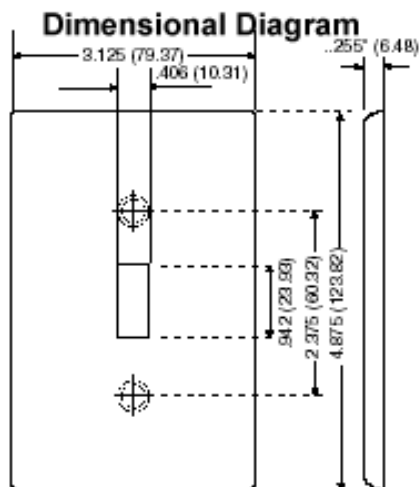

PJ8-W

1-Gang Duplex Device Receptacle Wallplate, Midway Size, Thermoplastic Nylon, Device Mount, - White

Familiar and functional, Leviton Traditional Wallplates are designed for use with Traditional Leviton devices. They represent styles and form factors that have stood the test of time. Their clean lines work in virtually any location, whether in new or retrofit construction, and they install quickly and easily. Leviton offers Traditional Wallplates in a vast array of colors and configurations.

UPC Code : 078477153482

Country Of Origin : Please Contact Customer Service.

Technical Information

Product Features

Color : White

Gang : 1

Material : Nylon

Mount : Device

Size : Midway

Standards and Certifications : UL/CSA

Type : Duplex

Warranty : 10-Year Limited

Available Colors :

Black

Blue

Brown

Gray

Ivory

Light Almond

Red